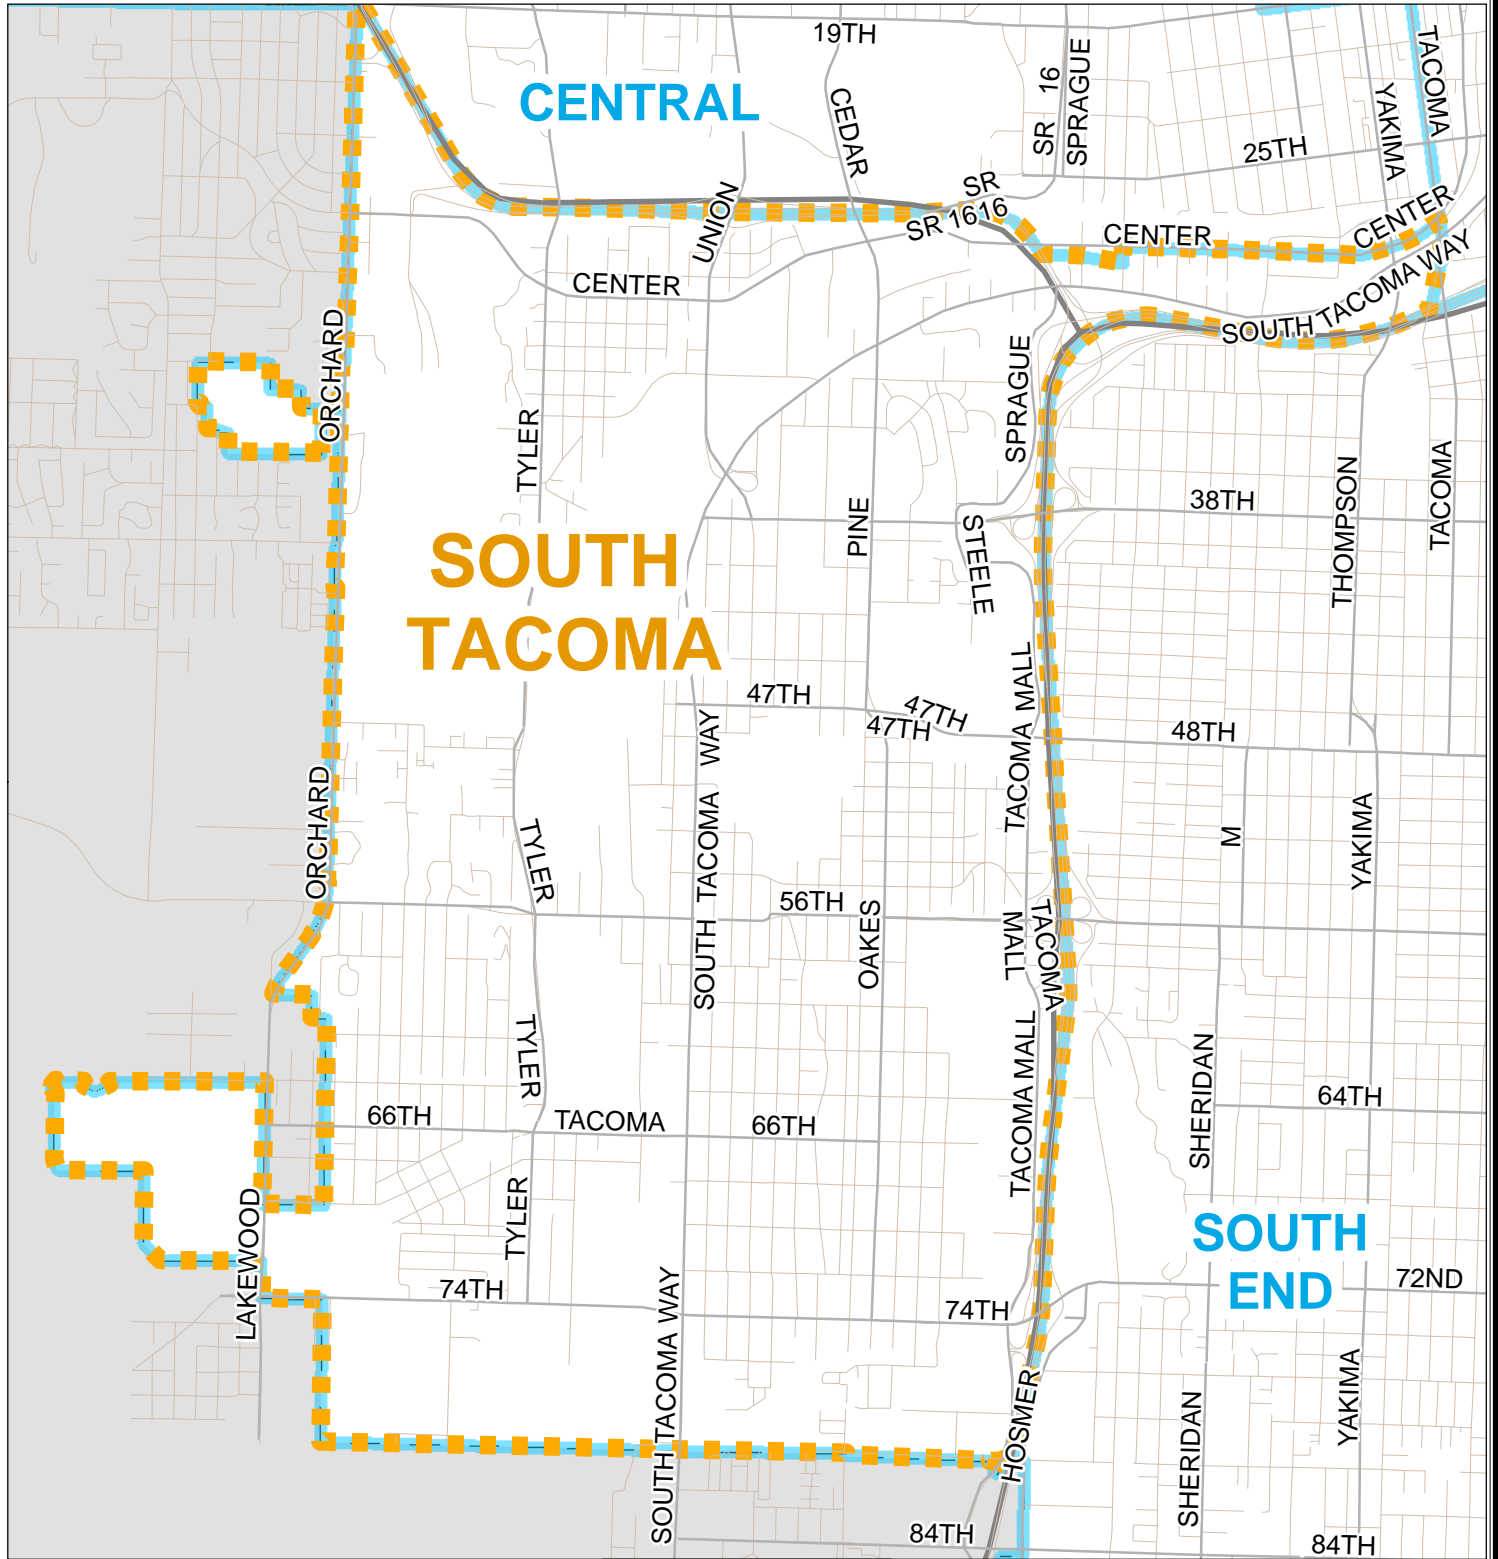

City of Tacoma South Tacoma Neighborhood Council District

Legend

-  South Tacoma NCD
-  Tacoma Neighborhood Council Districts

City of Tacoma
Community & Economic Development Department
GIS Analysis & Data Services

NOTE: This map is for reference only.